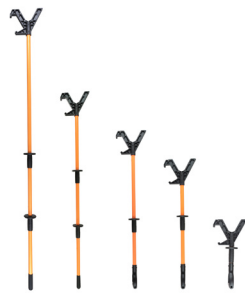

Grib det du vil!

Spejlvendte gribekroge hjælper til med at manøvrere kædesæt, wirestropper, kurve og styretov m.v.

V er for alsidighed!

Det V-formede hoved gør det muligt for brugeren sikkert at skubbe og trække mod overflader, hjørner og rør.

Rating ved skub: 1040 kg
Rating ved træk: 270 kg

Produceret i USA

KEEP YOUR HANDS OFF IT

ShoveIt™

HAND SAFETY TOOL

The ShoveIt™ hand safety tool helps avoid hand injuries while working with suspended loads or maneuvering objects, maintaining proper body positioning for safe handling out of the line of fire. It enables users to guide loads, move and position pipes and tubulars, as well as grab slings and taglines without physically placing hands on the item.

The ShoveIt push pole enables workers to remain a safe distance away from suspended loads as well as danger zones, avoiding hazardous crush and pinch points while sustaining control of the load being positioned.

Grab What You Want
Opposing grab hooks help maneuver cable-slung loads, cargo, baskets or grab slings and tag lines.

V is for Versatility

The V-shaped head allows workers to safely push and pull against flat surfaces, corners and tubulars.